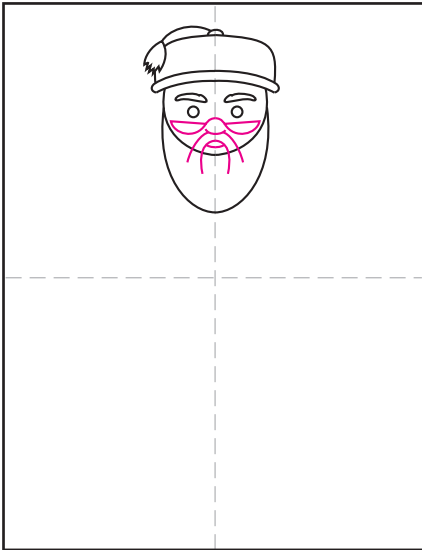

Draw Dumbledore

1. Draw a U shape and hat brim.

2. Add the hat and beard.

3. Draw the brows and eyes.

4. Add glasses, nose, moustache.

5. Start the robe, finish beard.

6. Finish the robe and hands.

7. Draw long wavy hair.

8. Add stone texture to background.

9. Trace with a marker and color.

Dumbledore