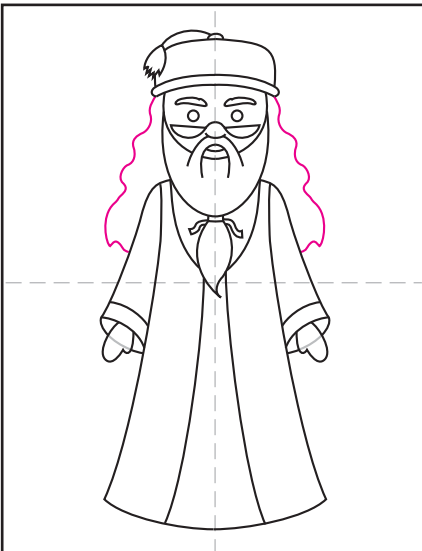

Draw Dumbledore

1. Draw a U shape and hat brim.

2. Add the hat and beard.

3. Draw the brows and eyes.

4. Add glasses, nose, moustache.

5. Start the robe, finish beard.

6. Finish the robe and hands.

7. Draw long wavy hair.

8. Add stone texture to background.

9. Trace with a marker and color.

Dumbledore