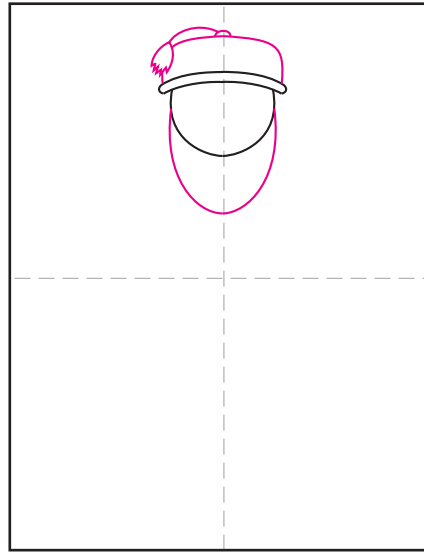

Draw Dumbledore

1. Draw a U shape and hat brim.

2. Add the hat and beard.

3. Draw the brows and eyes.

4. Add glasses, nose, moustache.

5. Start the robe, finish beard.

6. Finish the robe and hands.

7. Draw long wavy hair.

8. Add stone texture to background.

9. Trace with a marker and color.

Dumbledore