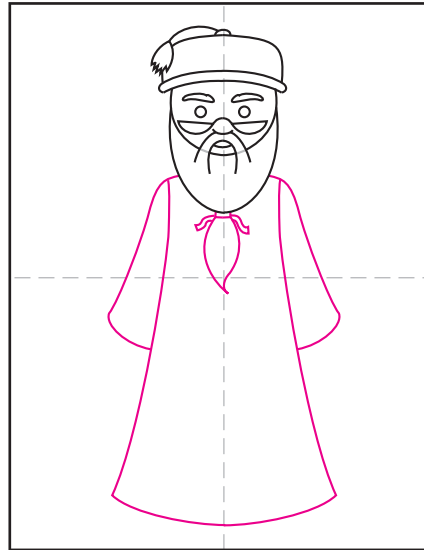

Draw Dumbledore

1. Draw a U shape and hat brim.

2. Add the hat and beard.

3. Draw the brows and eyes.

4. Add glasses, nose, moustache.

5. Start the robe, finish beard.

6. Finish the robe and hands.

7. Draw long wavy hair.

8. Add stone texture to background.

9. Trace with a marker and color.

Dumbledore