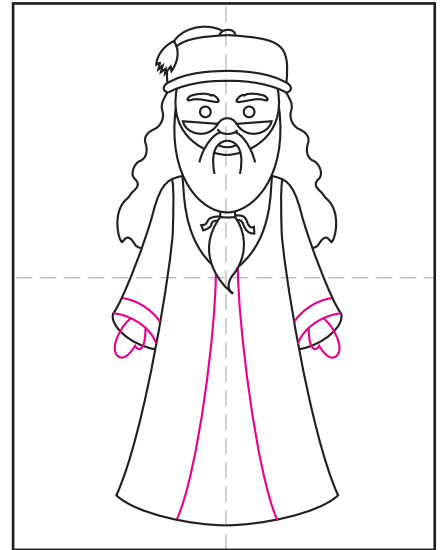

Draw Dumbledore

1. Draw a U shape and hat brim.

2. Add the hat and beard.

3. Draw the brows and eyes.

4. Add glasses, nose, moustache.

5. Start the robe, finish beard.

6. Finish the robe and hands.

7. Draw long wavy hair.

8. Add stone texture to background.

9. Trace with a marker and color.

Dumbledore