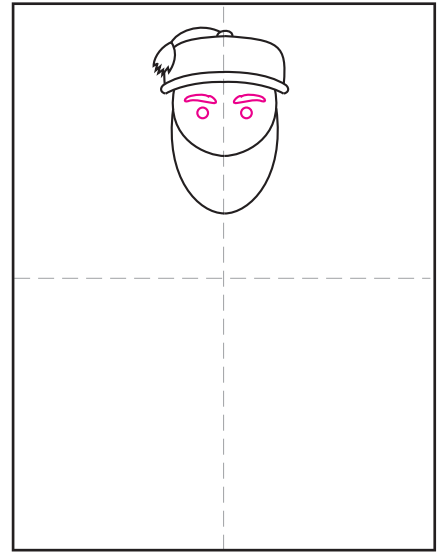

Draw Dumbledore

1. Draw a U shape and hat brim.

2. Add the hat and beard.

3. Draw the brows and eyes.

4. Add glasses, nose, moustache.

5. Start the robe, finish beard.

6. Finish the robe and hands.

7. Draw long wavy hair.

8. Add stone texture to background.

9. Trace with a marker and color.

Dumbledore