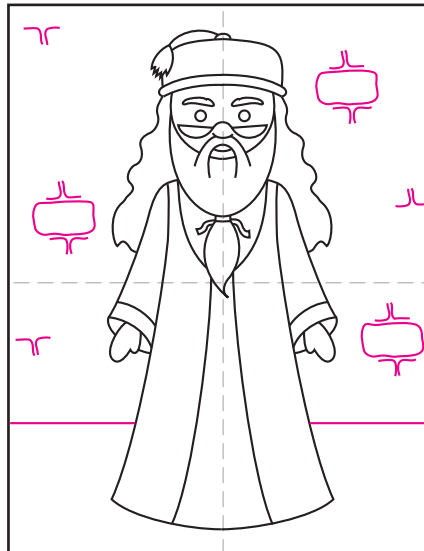

Draw Dumbledore

1. Draw a U shape and hat brim.

2. Add the hat and beard.

3. Draw the brows and eyes.

4. Add glasses, nose, moustache.

5. Start the robe, finish beard.

6. Finish the robe and hands.

7. Draw long wavy hair.

8. Add stone texture to background.

9. Trace with a marker and color.

Dumbledore